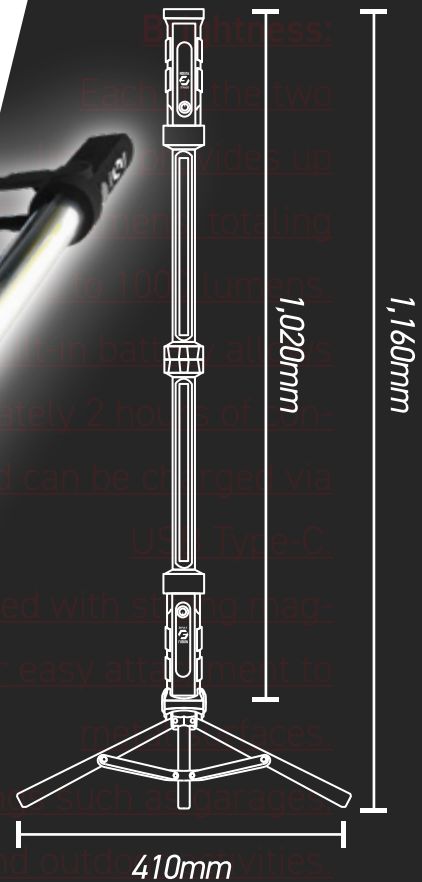

ZEFULS

MAX
1,000lm

MODEL NO.

ZA-FS1000

PRODUCT SIZE

D63*510mm (separated)
D63*1020mm(connecting)

PRODUCT WEIGHT

720g

MATERIAL

ABS with body

LED

2*10W

2 single part

MODES

100% on -50%

BATTERY

3.7V 2*2000mah 18650

CHARGING TIME

4-5 hours

WORKING TIME

1.5-2 hours for 100% on

DOCKING!!

2 in 1

▲専用三脚標準付属

DOCKING WORKLIGHT
FUSION

フュージョン ZA-FS1000