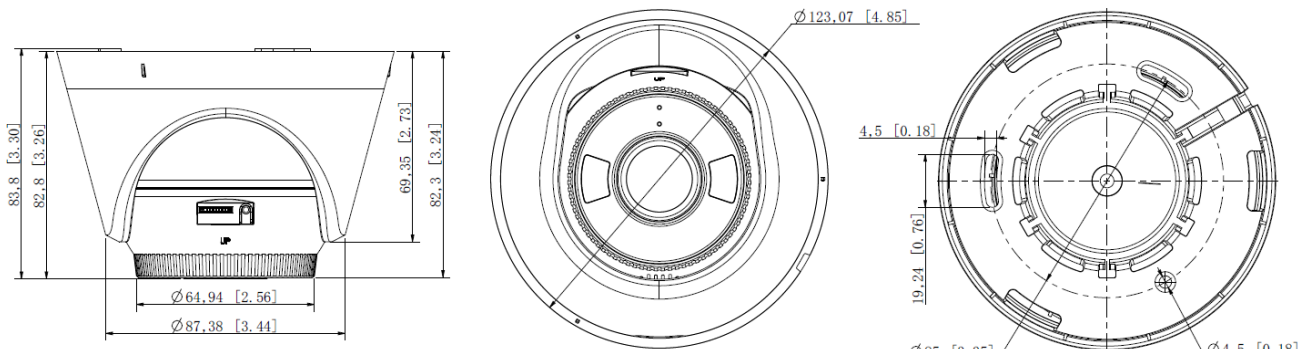

Face Capture	N/A	
Face Comparison	N/A	
General		
Operating Temperature	-30–60 °C	
Storage Temperature	-40–60 °C	
Operating Humidity	95% or Less (Non-Condensing)	
Storage Humidity	95% or Less (Non-Condensing)	
Power Supply	12V DC ± 5%, 5.5mm Coaxial Power Plug PoE (802.3af/at, class 0)	
Power Consumption	Maximum	9 W
	Typical (Day Mode)	1.76 W
	Typical (Night Mode with IR LED)	3.5 W
	Typical (Night Mode with White LED)	3.8 W
Material	Plastic	
Product Dimensions (L x W x H)	Φ123 x 84 mm	
Package Contents	VIGI Network Camera Quick Start Guide Mounting Accessories	
Net Weight	0.24 Kg	
Gross Weight	0.4 Kg	
Certifications	CE, NTRA, VCCI, KC, BSMI, FCC, IC	

Dimensions

*SD card is not included in the package.

Specifications are subject to change without notice and can be found at www.tp-link.com.

©2023 TP-Link