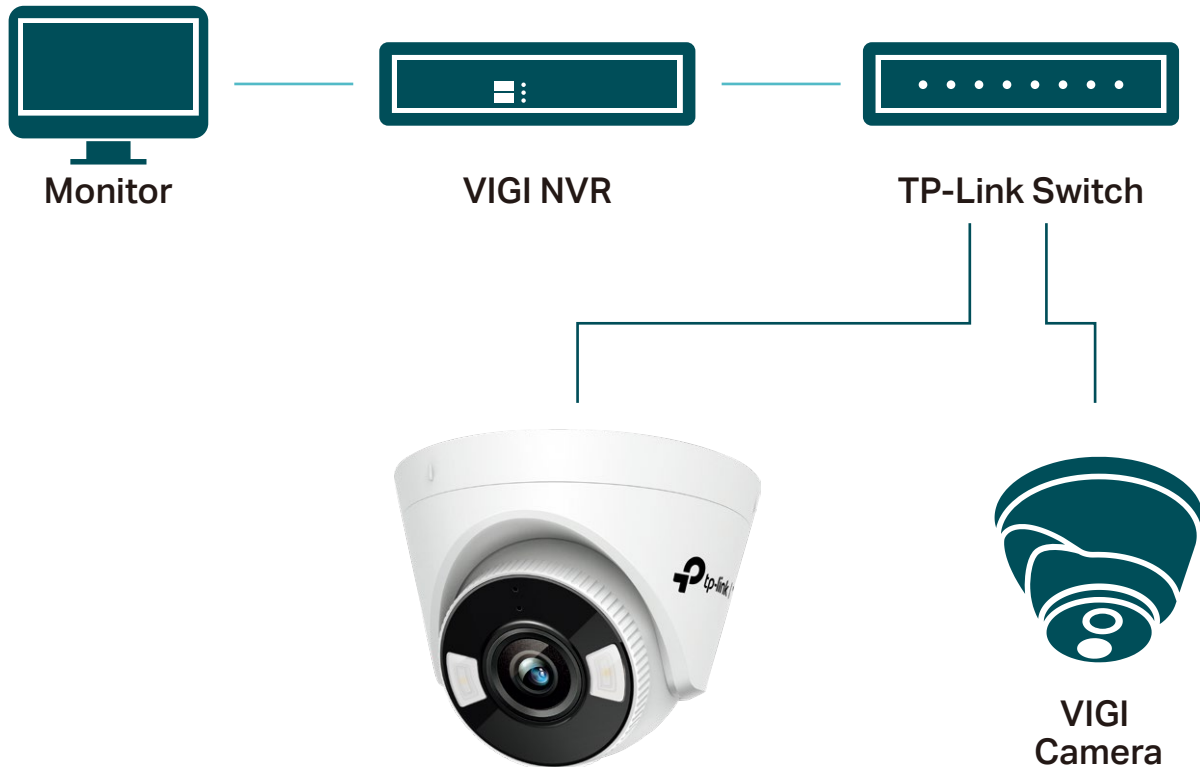

Region Exiting Detection

Region Entering Detection

Line-Crossing

Scene Change Detection

Loitering Detection

Camera Tampering

// SmartVid

Smart IR

Keeps objects from being under-rendered when far away or overexposed when close to camera at night.

120dB WDR

Enables crystal-clear images in high contrast scenes.

3D DNR

Removes abnormal pixelation to provide clearer video and eliminate distortion.

// VIGI Surveillance Solution

The VIGI professional surveillance system by TP-Link is dedicated to protecting the business that you've worked hard to build—whenever, wherever.

Outstanding functions, reliable quality guarantees, and simplified installation work together to ensure your business stays safe and sound.

// Flexible Installation

Easily route your camera's cable into a dropped ceiling or avoid drilling by slotting it through the camera's side outlet.

// Specifications

Camera					
Product Model		VIGI C4250			
Image Sensor		1/2.7" Progressive Scan CMOS			
Shutter Speed		1/3 to 1/10000 s			
Slow Shutter		Yes			
Min. Illumination		0.005 Lux; 0 Lux with IR/white light			
Day & Night		IR Cut Filter			
Day/Night Switch		Day/Night/Auto/Schedule-Switch			
Lens					
Type		Fixed Focal Lens			
Focal Length		2.8 mm/4 mm			
Aperture		2.8 mm: F1.6 4 mm: F1.6			
FOV		2.8mm: Horizontal FOV: 109°, Vertical FOV: 57°, Diagonal FOV: 128° 4mm: Horizontal FOV: 90°, Vertical FOV: 48°, Diagonal FOV: 107°			
Lens Mount		M12*P 0.5			
DORI Distance	Lens	Detect	Observe	Recognize	Identify
	2.8 mm	64 m (209 ft)	27 m (87 ft)	13 m (42 ft)	6 m (21 ft)
	4 mm	80 m (262 ft)	33 m (109 ft)	16 m (52 ft)	8 m (26 ft)
Angle Adjustment (Manual)					
Range		Pan: 0° to 360°, Tilt: 0° to 85°			
Illuminator					
IR LED		Quantity: 2 Range: 30m Wavelength: 850nm			
White LED		Quantity: 2 Range: 30m			
Illuminator On/Off Control		Auto/Scheduled/Always on/Always off			
Video					
Max. Resolution		2880 X 1620			