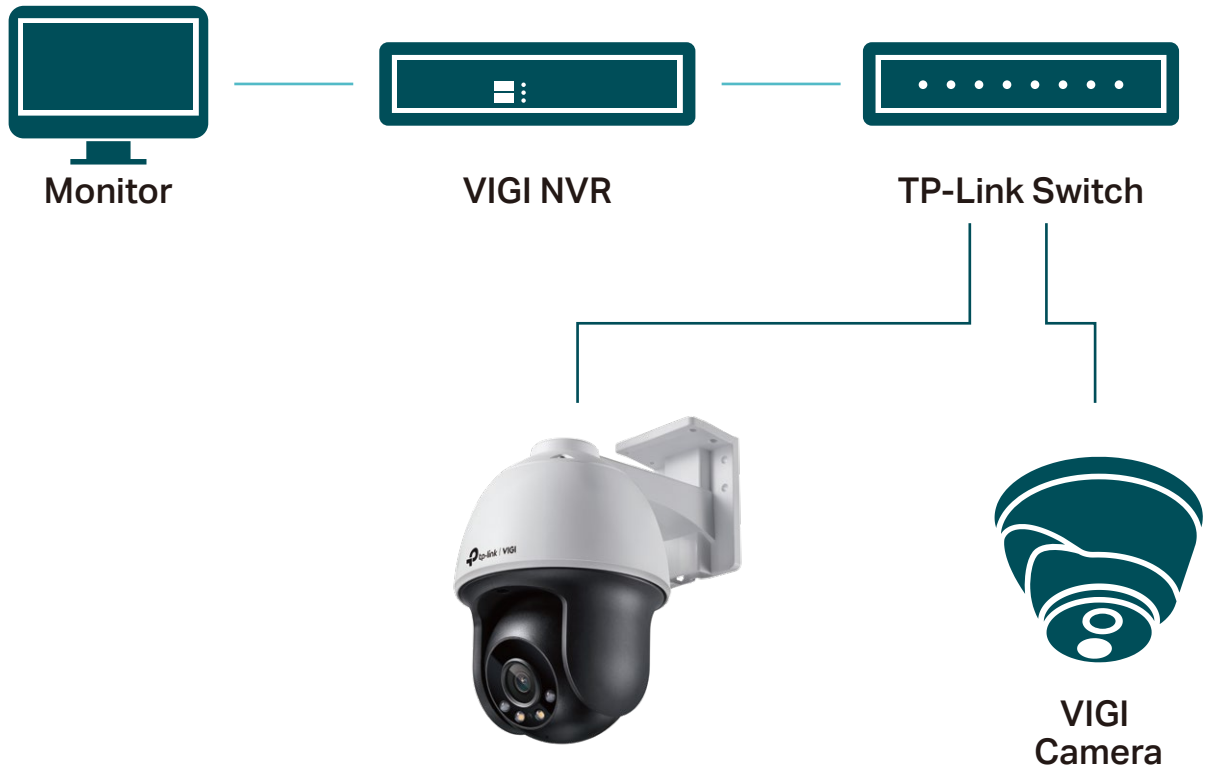

Outdoor Full-Color Pan Tilt Network Camera

MODEL: VIGI C540(4mm)

4MP | H.265+

VIGI C540(4mm)

Human & Vehicle
Classification

Smart Detection

Powerful Pan Tilt

IP66

Smart IR

Keeps objects from being under-rendered when far away or overexposed when close to camera at night.

Wide Dynamic Range

Adjusts for lighting contrast to minimize shadowing effects and renders images true to life.

3D DNR

Removes abnormal pixelation to provide clearer video and eliminate distortion.

// VIGI Surveillance Solution

The VIGI professional surveillance system by TP-Link is dedicated to protecting the business that you've worked hard to build—whenever, wherever.

Outstanding functions, reliable quality guarantees, and simplified installation work together to ensure your business stays safe and sound.

// Flexible Installation

Find the perfect vantage point by simply securing your camera to the ceiling, wall, or pole.